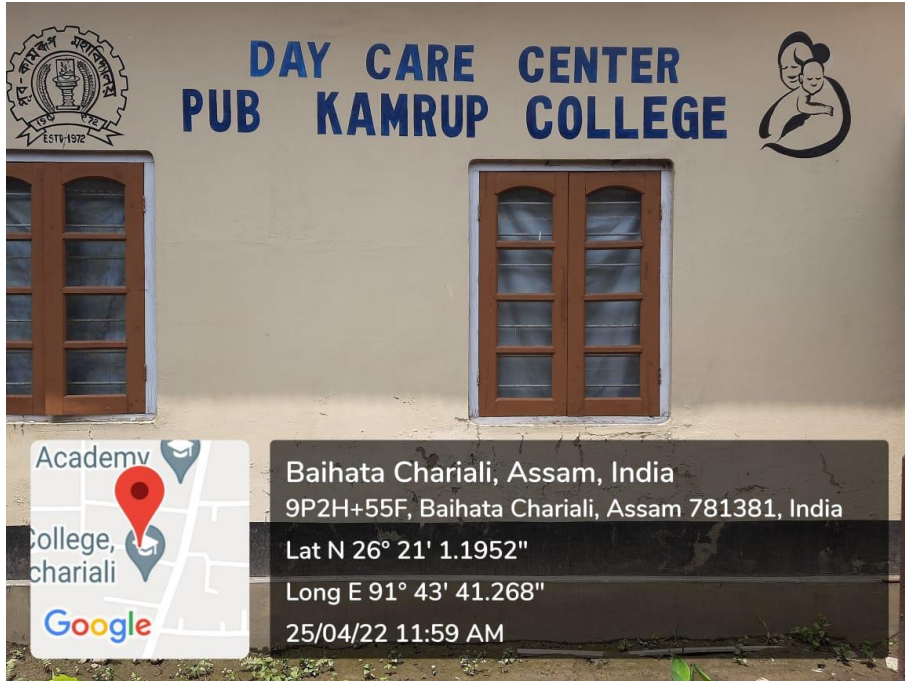

Specific facilities for women in terms of

a. Safety and security

Gate in the entrance of the Girls' Hostel

Gate no-01

College bus parked in the Girls Hostel for instant medical support

Common Rooms

Separate
Girls' Common
Room

Separate Boys'
Common Room

Girls' Hostel

Day care center for young children

CCTV Camera and Public Address system which help immensely to make the campus secured for Women

(Any other relevant information)